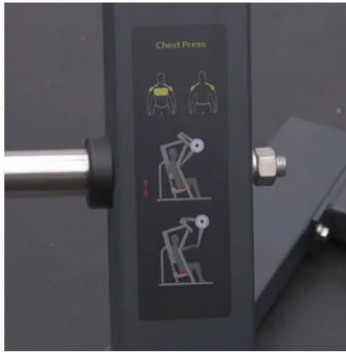

# WIDE CHEST PRESS

GR805

Our GR805 Wide Chest Press is a commercial wide chest press made for club use. The sleek futuristic design comes in black or silver and is extremely heavy duty and can hold over 1000lbs in total. The wide chest press machine activates the pectoralis major, triceps, and anterior deltoid muscles. The heavy-duty frame made with 11-gauge steel construction coated in a powder finish makes it an amazing piece to upgrade your home gym with.

**Dimensions**  
65" x 54" x 70"

**Weight**  
375lbs

**Wear-Resistant Seats**  
Are made with high-density foam to provide you with comfort and stability.

**User-Friendly Guide**

**Stainless Steel Pegs to Hold Weight Plates**

**11-Gauge Steel Construction Coated in Matte Black**