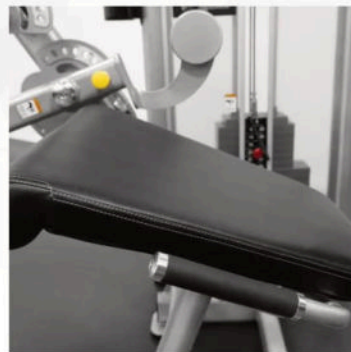

Isolation Series

LEG EXTENSION & LEG CURL

GR639

Our BodyKore Isolation Series – Selectorized Leg Extension/Leg Curl is a home gym essential. This piece allows concrete mechanics while targeting your quads, it offers smooth motion with 220lb weight stacks. The interchangeable combo unit allows the user to switch from a Leg Extension and Leg Curl movement. The 6-point seat adjustment fits users of all sizes. This machine is commercial grade and rated to hold over 1000lbs.

Angled Pads and Ideal Pivot Locations

Angled Pads and Ideal Pivot Locations

Multiple Starting Positions

Adjustable Thigh Roller

Adjustable Seat Depth and Seat Angle Positions

Frame Made with 3.5" Oval Rolled Steel Tubing

Angled Pads and Ideal Pivot Locations

Promote full muscle contraction and alignment

Adjustable Seat Depth and Seat Angle Positions

Multiple Starting Positions

Adjustable Thigh Roller

Thermosetting Electrostatic Powder

Coating insinuates a bright color and glossy metallic shine.

Frame Made with 3.5" Oval Rolled Steel Tubing

Rated over 1000lbs

Cup/Phone/Key Holder