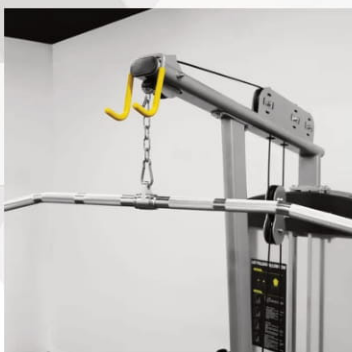

# LAT PULLDOWN/LOW ROW

GR638

The BodyKore Isolation Series – Selectorized Lat Pulldown/Seated Row – is the perfect add on to your complete home gym or garage gym setup. It comes outfitted with 220lb weight stack. You can achieve multiple movements while targeting multiple muscles making this machine a perfect, versatile addition to your daily home routine. The interchangeable combo unit allows the user to switch from a Lat Pull Down or a Seated Low Row. This machine is commercial grade and rated to hold over 1000lbs.

**Dimensions**  
69" x 49" x 94"

**Weight**  
487lbs

**Weight Stack**  
220lbs;  
Upgradeable to 340 lbs.

**4-Position Adjustable Foam Rollers and Intuitive Foot Placement**  
Help keep the user secure and stable

**Interchangeable Seat from Lat Pull Down to Low Row**

**Foot Rests**  
Provide greater stability during exercise

**Lat Bar and Low Pull Handle Included**

**Frame Made with 3.5" Oval Rolled Steel Tubing – Rated Over 1000lbs**

**Cup/Phone/Key Holder**