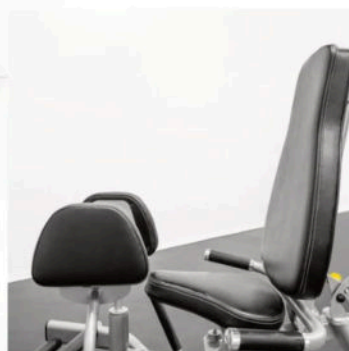

Isolation Series

HIP ADDUCTOR/ABDUCTOR

GR632

BodyKore Isolation Series - Hip Abductor/Adductor, is a commercial grade piece of equipment that can also be used as an essential in your home gym or garage gym setup. It comes outfitted with a 220lb weight stack. This piece of the Isolation Series family offers concrete mechanics while training your quads & adductors - and would be a great addition to your leg day family.

Dimensions
70" x 39" x 65"

Weight
551lbs

Weight Stack
220lbs;
Upgradeable to 340 lbs.

Isolation Series

HIP ADDUCTOR/ABDUCTOR

G632

Warranty	
STRENGTH WARRANTY (NORTH AMERICA ONLY)	
FRAME (NOT COATINGS)**	LIFETIME
WEIGHT STACKS	10 YEARS
PULLEYS	10 YEARS
PIVOT BEARINGS	10 YEARS
OTHER ITEMS NOT SPECIFIED	3 YEARS
UPHOLSTERY / CABLES / SPRINGS / GRIPS	1 YEAR
ACCESSORIES	6 MONTHS

Adjustable Settings for Hip Adduction and Hip Abduction in One Seated Position

6 Range of Motion Adjustments to Accommodate Users of All Sizes

No Cable Change Design with Swiveling Knee Pads Provides Comfort and Convenience

Side Stability Handles for Better Positioning

3 Position Adjustable-Angle Back Pad
To accommodate varying body sizes

Frame made with 3.5" Oval Rolled Steel Tubing- Rated over 1000lbs

Cup/Phone/Key Holder