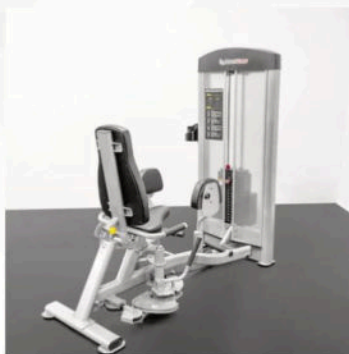

Isolation Series

HIP ADDUCTOR/ABDUCTOR

GR632

BodyKore Isolation Series - Hip Abductor/Adductor, is a commercial grade piece of equipment that can also be used as an essential in your home gym or garage gym setup. It comes outfitted with a 220lb weight stack. This piece of the Isolation Series family offers concrete mechanics while training your quads & adductors - and would be a great addition to your leg day family.

Dimensions
70" x 39" x 65"

Weight
551lbs

Weight Stack
220lbs;
Upgradeable to 340 lbs.

Isolation Series

HIP ADDUCTOR/ABDUCTOR

G632

Warranty	
STRENGTH WARRANTY (NORTH AMERICA ONLY)	
FRAME (NOT COATINGS)**	LIFETIME
WEIGHT STACKS	10 YEARS
PULLEYS	10 YEARS
PIVOT BEARINGS	10 YEARS
OTHER ITEMS NOT SPECIFIED	3 YEARS
UPHOLSTERY / CABLES / SPRINGS / GRIPS	1 YEAR
ACCESSORIES	6 MONTHS

Adjustable Settings for Hip Adduction and Hip Abduction in One Seated Position

6 Range of Motion Adjustments to Accommodate Users of All Sizes

No Cable Change Design with Swiveling Knee Pads Provides Comfort and Convenience

Side Stability Handles for Better Positioning

3 Position Adjustable-Angle Back Pad
To accommodate varying body sizes

Frame made with 3.5" Oval Rolled Steel Tubing- Rated over 1000lbs

Cup/Phone/Key Holder