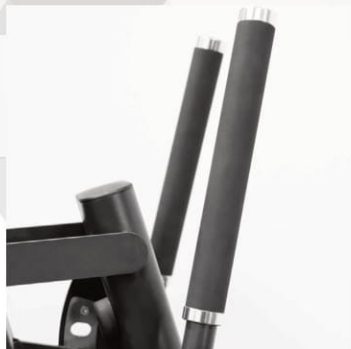

ISOLATION SERIES

SELECTORIZED REAR KICK

GR618

The Rear Kick machine is the ultimate glute developer. The single leg machine allows you to isolate each glute by extending your leg backwards in a kicking motion with up to 220lbs of weight.

Frame made with 3.5" Oval Rolled Steel Tubing- Rated over 1000lbs

Dual Urethane Covered Handles

Cup/phone/key holder

Adjustable 5 Position Pad

Adjustable "Flip Over" Foot Platform

Stainless Steel Guide Rods

Adjustable "Flip Over" Foot Platform

Stainless Steel Guide Rods:
Resists Rust and Maintain Smooth Operation

Adjustable 5 Position Pad
Accommodate users of different heights

Dual Urethane Covered Handles
Added for stability

Frame made with 3.5" Oval Rolled Steel Tubing-
Rated over 1000lbs

Cup/phone/key holder