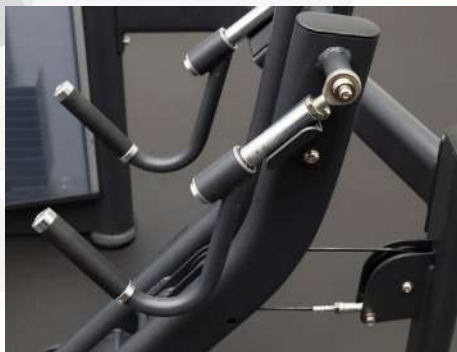

SEATED ROW

GR603

The GR603 Seated Row is a commercial selectorized gym equipment. The machine comes with rotating arms, a solid seat pad and sturdy foot plates to position your body to perform the exercise. The machine comes with a 220lb weight stack (upgradeable to 340lbs) with a 1:1 pulley ratio.

Dimensions
62" x 42" x 65"

Weight
489lbs

Weight Stack
220lbs; Upgradeable
to 340 lbs.

SEATED ROW

GR603

Warranty	
STRENGTH WARRANTY (NORTH AMERICA ONLY)	
FRAME (NOT COATINGS)**	LIFETIME
WEIGHT STACKS	10 YEARS
PULLEYS	10 YEARS
PIVOT BEARINGS	10 YEARS
OTHER ITEMS NOT SPECIFIED	3 YEARS
LABOR	3 YEARS
UPHOLSTERY / CABLES / SPRINGS / GRIPS	1 YEAR
ACCESSORIES	6 MONTHS

220lb Weight Stack
This is upgradeable to 340lbs.

Dense Seat Pad
Has extended length for users of all sizes.

Rotating Arms
This targets different muscles on your back and arms.

Ergonomic Handles
Provides comfortable grips.