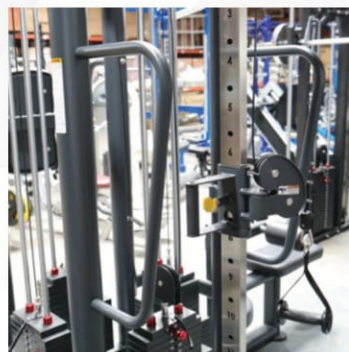

Alliance Series

FOUR STATION/POSITION JUNGLE GYM

GM5003

The BodyKore 4 station jungle gym is multi-dimensional strength training. The stations include a lat pull down, seated row, adjustable cable arm and tricep station. Each station is equipped with 220lb weight stack and the cable attachment used in the station.

Dimensions
144" x 80" x 87"

Weight
687lbs

Weight Stack
220lbs; upgradeable to 340lbs

Alliance Series

FOUR POSITIONS

GM5003

Warranty	
STRENGTH WARRANTY (NORTH AMERICA ONLY)	
FRAME (NOT COATINGS)**	LIFETIME
WEIGHT STACKS	10 YEARS
PULLEYS	10 YEARS
PIVOT BEARINGS	10 YEARS
OTHER ITEMS NOT SPECIFIED	3 YEARS
UPHOLSTERY / CABLES / SPRINGS / GRIPS	1 YEAR
ACCESSORIES	6 MONTHS

11-Gauge Steel Frame
Ensures maximum structural integrity

Grips Retained with Aluminum Collars,
Prevents them from slipping during use.

Contoured Cushions
Utilize a molded foam for superior comfort and durability.

Lat Pull Down Station.

Low Row Station.

Adjustable Pulley Station
With side handles for stability.

Fixed Triceps Extension Station
With side handles and back cushion.