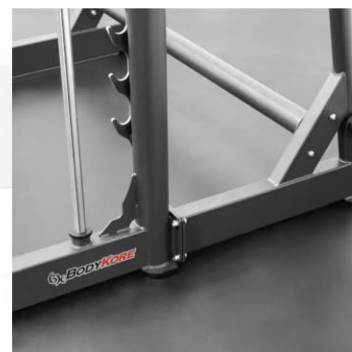

SMITH MACHINE

G271

The BodyKore Signature Series G271 Smith Machine is made with a counter-balanced double pulley system to ensure safety. The high-quality guide rails provide an even, smooth movement and the multiple safety spotter positions allow the user to utilize the machine for many different exercises. This machine is commercial grade and rated to hold over 1000lbs.

Dimensions
94" x 52" x 93"

Weight
421lbs

SMITH MACHINE

G271

Warranty	
STRENGTH WARRANTY (NORTH AMERICA ONLY)	
FRAME (NOT COATINGS)**	LIFETIME
WEIGHT STACKS	10 YEARS
PULLEYS	10 YEARS
PIVOT BEARINGS	10 YEARS
OTHER ITEMS NOT SPECIFIED	3 YEARS
UPHOLSTERY / CABLES / SPRINGS / GRIPS	1 YEAR
ACCESSORIES	6 MONTHS

Frame Made with 3.5" Oval Rolled Steel Tubing
- Rated over 1000lbs

Counter Balanced Smith Bar On Dual Pulley System

Solid Guide Rails for Smooth, Consistent Movement

40mm Linear Bearing System

Safety Spotters
With 13 height mounting positions