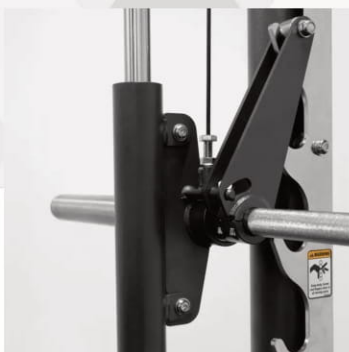

SMITH MACHINE

G271

The BodyKore Signature Series G271 Smith Machine is made with a counter-balanced double pulley system to ensure safety. The high-quality guide rails provide an even, smooth movement and the multiple safety spotter positions allow the user to utilize the machine for many different exercises. This machine is commercial grade and rated to hold over 1000lbs.

Dimensions
94" x 52" x 93"

Weight
421lbs

SMITH MACHINE

G271

Warranty	
STRENGTH WARRANTY (NORTH AMERICA ONLY)	
FRAME (NOT COATINGS)**	LIFETIME
WEIGHT STACKS	10 YEARS
PULLEYS	10 YEARS
PIVOT BEARINGS	10 YEARS
OTHER ITEMS NOT SPECIFIED	3 YEARS
UPHOLSTERY / CABLES / SPRINGS / GRIPS	1 YEAR
ACCESSORIES	6 MONTHS

Frame Made with 3.5" Oval Rolled Steel Tubing
- Rated over 1000lbs

Counter Balanced Smith Bar On Dual Pulley System

Solid Guide Rails for Smooth, Consistent Movement

40mm Linear Bearing System

Safety Spotters
With 13 height mounting positions