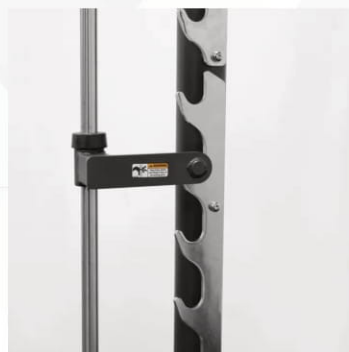

SMITH MACHINE

G271

The BodyKore Signature Series G271 Smith Machine is made with a counter-balanced double pulley system to ensure safety. The high-quality guide rails provide an even, smooth movement and the multiple safety spotter positions allow the user to utilize the machine for many different exercises. This machine is commercial grade and rated to hold over 1000lbs.

Dimensions
94" x 52" x 93"

Weight
421lbs

SMITH MACHINE

G271

Warranty	
STRENGTH WARRANTY (NORTH AMERICA ONLY)	
FRAME (NOT COATINGS)**	LIFETIME
WEIGHT STACKS	10 YEARS
PULLEYS	10 YEARS
PIVOT BEARINGS	10 YEARS
OTHER ITEMS NOT SPECIFIED	3 YEARS
UPHOLSTERY / CABLES / SPRINGS / GRIPS	1 YEAR
ACCESSORIES	6 MONTHS

Frame Made with 3.5" Oval Rolled Steel Tubing
- Rated over 1000lbs

Counter Balanced Smith Bar On Dual Pulley System

Solid Guide Rails for Smooth, Consistent Movement

40mm Linear Bearing System

Safety Spotters
With 13 height mounting positions

Thermosetting Electrostatic Powder Coating
Insinuates a bright color and glossy metallic shine