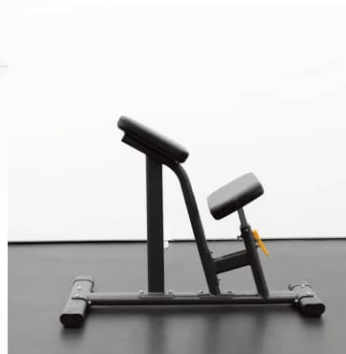

SEATED ROW BENCH

G214

BodyKore's row bench is a quality fitness equipment bench designed for strengthening the upper body using dumbbells or barbells and performing the row movement. Sturdy steel construction with a quality finish is sprayed by electrostatic powder coating that protects the construction from scratches. This free weight bench features quality high cushioning of the seat and chest-rest, allowing users to perform other free weight workouts that include rear delts, isolated bicep curls, and more. This bench is commercial grade and rated to hold over 1000lbs.

Thick Vinyl Double
Stitched Upholstery

Oval 11-Gauge
Steel Black
Coated Frame

8 Position Seat
Adjustment

Rubber End Caps

Dimensions
48" x 27" x 37"

Weight
77lbs

SEATED ROW BENCH

G214

**Thick Vinyl Double
Stitched Upholstery**
Built for durability

**Oval 11-Gauge Steel
Black Coated Frame**

**8 Position Seat
Adjustment**

Rubber End Caps
To protect flooring