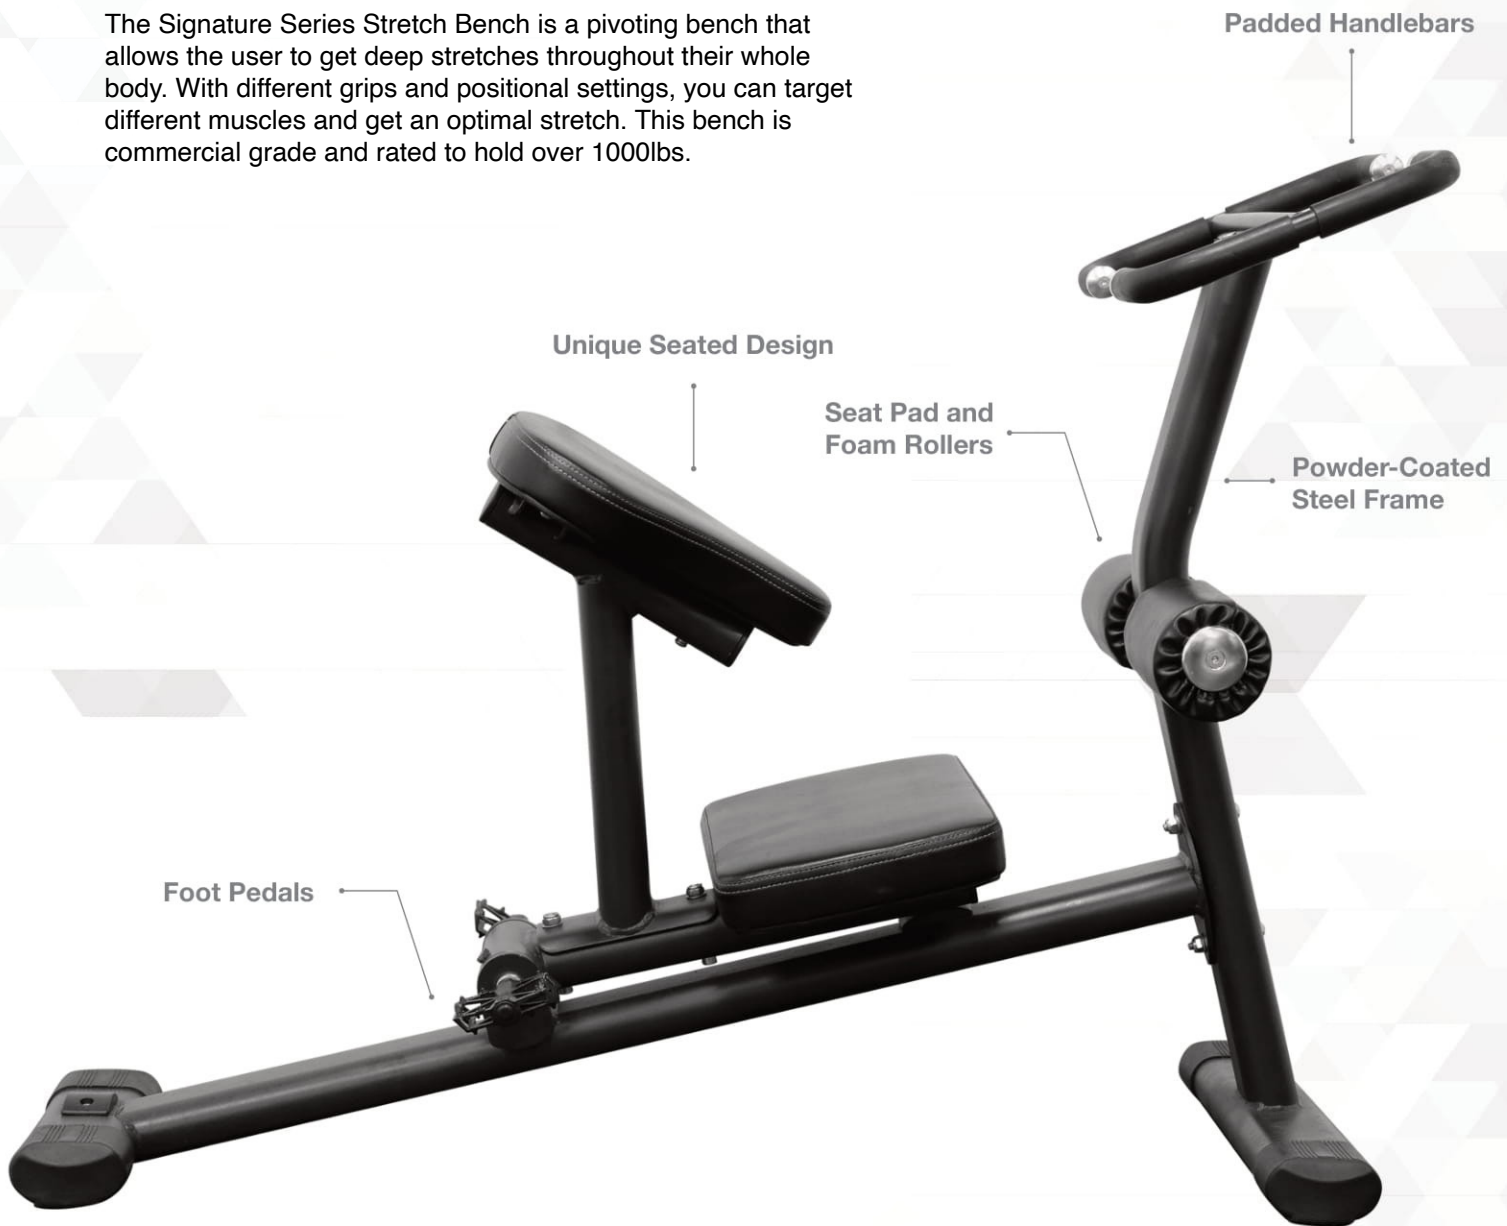

STRETCH BENCH

G209

The Signature Series Stretch Bench is a pivoting bench that allows the user to get deep stretches throughout their whole body. With different grips and positional settings, you can target different muscles and get an optimal stretch. This bench is commercial grade and rated to hold over 1000lbs.

Dimensions
52" x 21" x 38"

Weight
93lbs

STRETCH BENCH

G209

Warranty	
STRENGTH WARRANTY (NORTH AMERICA ONLY)	
FRAME (NOT COATINGS)**	LIFETIME
WEIGHT STACKS	10 YEARS
PULLEYS	10 YEARS
PIVOT BEARINGS	10 YEARS
OTHER ITEMS NOT SPECIFIED	3 YEARS
UPHOLSTERY / CABLES / SPRINGS / GRIPS	1 YEAR
ACCESSORIES	6 MONTHS

Unique Seated Design

Helps stabilize your back during stretching movements

Padded Handlebars

Allows you to control the intensity and duration of each stretch

Foot Pedals

Provides comfortable and effective leg stabilization for both seated and standing stretches

Seat Pad and Foam Rollers

Provide comfort and stability for correct positioning in seated stretches

Powder-Coated Steel Frame

With reinforced post and elongated base