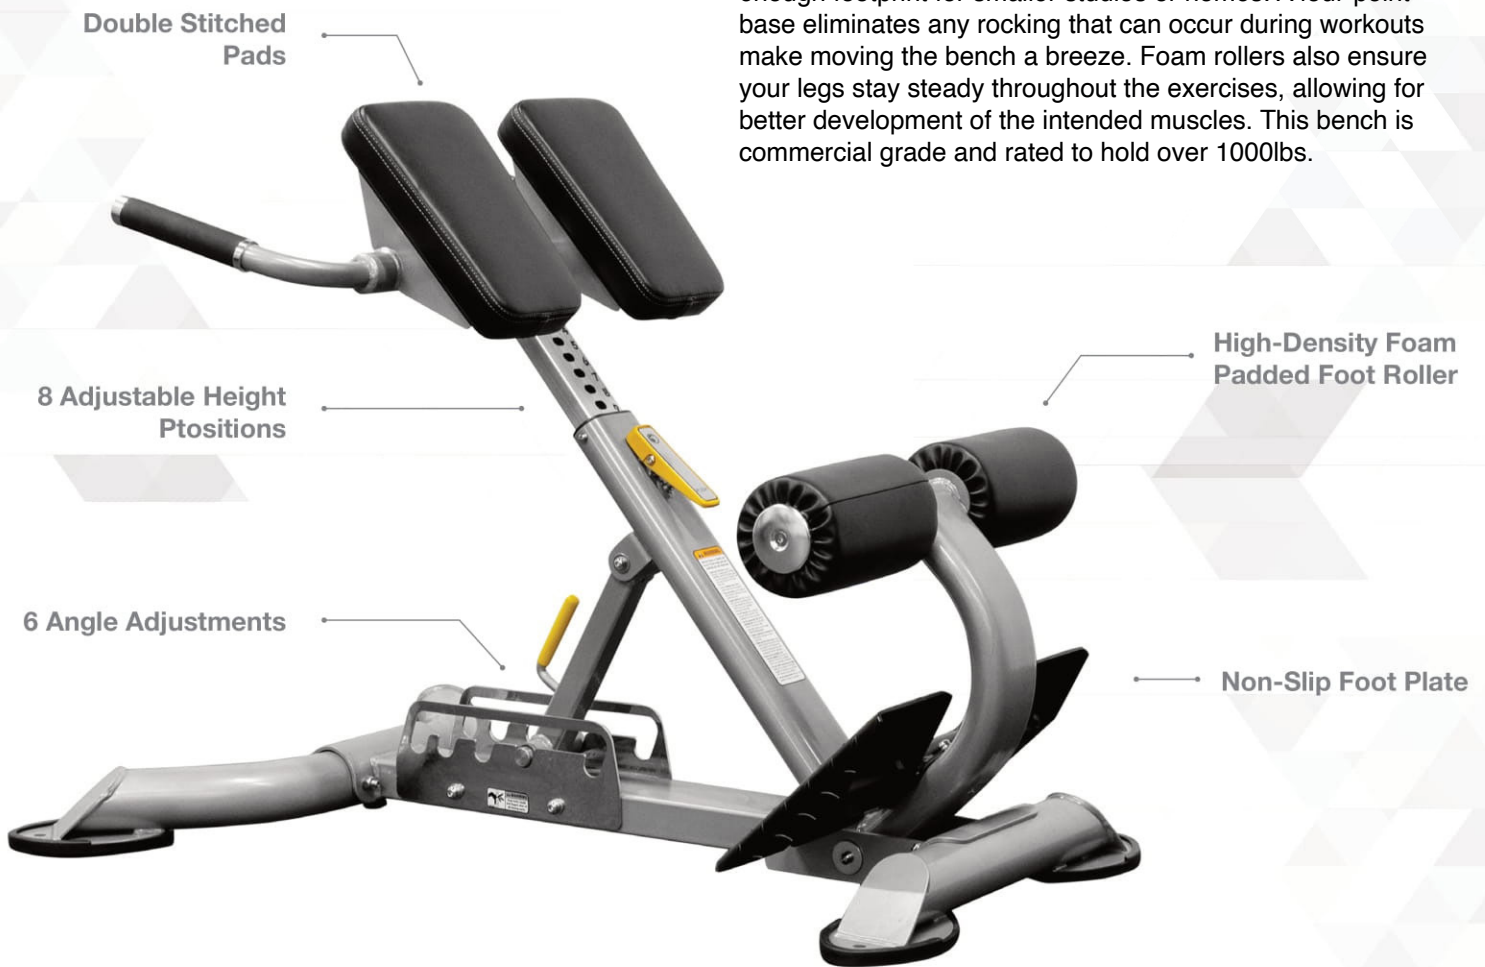

Elite Series

HYPER EXTENSION BENCH

CF2104

The CF2104 Adjustable Hyper Extension Roman Chair has 5 adjustable angles to target different areas in your lower back/ glutes and hamstrings. It is built to withstand the rigors of a high-traffic workout facility while also maintaining a small enough footprint for smaller studios or homes. A four-point base eliminates any rocking that can occur during workouts make moving the bench a breeze. Foam rollers also ensure your legs stay steady throughout the exercises, allowing for better development of the intended muscles. This bench is commercial grade and rated to hold over 1000lbs.

Dimensions
49" x 33" x 38"

Weight
121lbs

Elite Series

HYPER EXTENSION BENCH

CF2104

Warranty	
STRENGTH WARRANTY (NORTH AMERICA ONLY)	
FRAME (NOT COATINGS)**	LIFETIME
WEIGHT STACKS	10 YEARS
PULLEYS	10 YEARS
PIVOT BEARINGS	10 YEARS
OTHER ITEMS NOT SPECIFIED	3 YEARS
UPHOLSTERY / CABLES / SPRINGS / GRIPS	1 YEAR
ACCESSORIES	6 MONTHS

8 Adjustable Height Positions

6 Angle Adjustments

Double Stitched Pads
To provide comfort and durability

High-Density Foam Padded Foot Roller
To ensure stability

Non-Slip Foot Plate